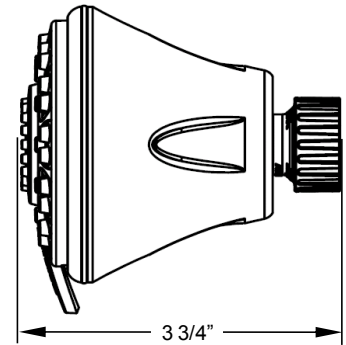

Specifications for Model: ETC-411

Unit Specifications

- EcoFlow® – Conserves water
- WaterSense certified
- Wall-mount model
- Finish: White with charcoal easy clean nozzles
- 4 Settings: Pulsating Massage, Full Body Spray, Full Body + Massage, Water-Saving Trickle
- Maximum flow rate 1.6 GPM at 80 PSI to meet ANSI A112.18.1M standard
- Embedded flow regulator is not removable
- Plastic pivot ball with filter screen – no pipe tape needed
- Standard 1/2" NPT inlet connection