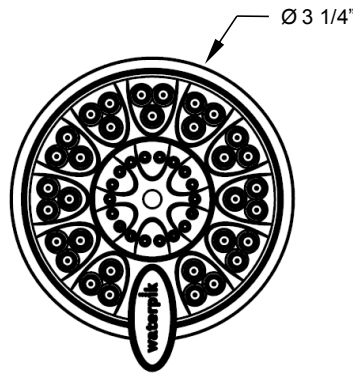

Specifications for Model: ETC-411

Unit Specifications

- EcoFlow® – Conserves water
- WaterSense certified
- Wall-mount model
- Finish: White with charcoal easy clean nozzles
- 4 Settings: Pulsating Massage, Full Body Spray, Full Body + Massage, Water-Saving Trickle
- Maximum flow rate 1.6 GPM at 80 PSI to meet ANSI A112.18.1M standard
- Embedded flow regulator is not removable
- Plastic pivot ball with filter screen – no pipe tape needed
- Standard 1/2" NPT inlet connection