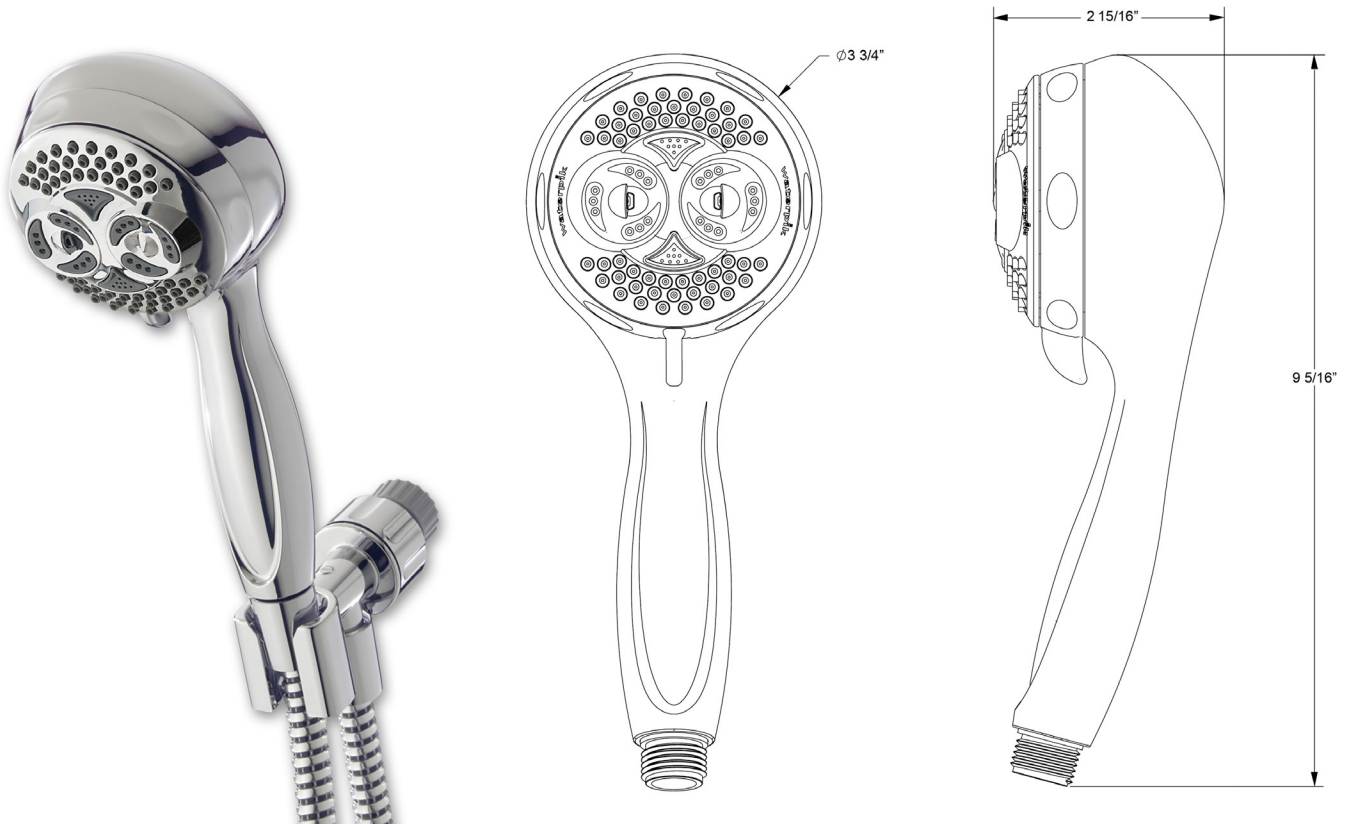

Specifications for Model: DSL-653

Unit Specifications

- Hand-held model
- Finish: Chrome with chrome face and charcoal easy clean nozzles
- 8 Settings: Pulsating Massage, Center Spray, Full-body Spray, 3-D Mist, Full Body + Massage, Center Spray + Massage, 3-D Mist + Center Spray, Water-Saving Mist
- Maximum flow rate 2.5 GPM at 80 PSI to meet ANSI A112.18.1M standard
- Plastic pivot ball
- Includes bracket for mounting to shower arm and 60" hose
- Standard 1/2" NPSM inlet connection